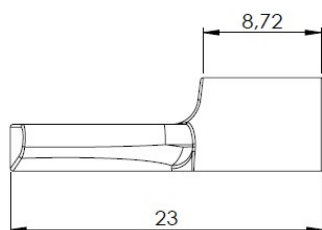

# PRODUCT SHEET

**Description:**

Shelf Support Plug "Spade", 23mm, Steel, Brass Plated

**Item number:**

22.02.015-2

Units	Box	Carton	HS Code	Barcode
Pcs.	500	3000	8302420090	 5704866077989

**SISO A/S**

Mileparken 11  
DK-2740 Skovlunde  
Denmark  
VAT: DK 24786013