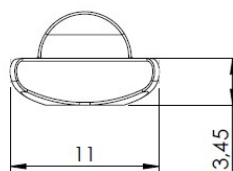

# PRODUCT SHEET

**Description:**

Shelf Support Plug "Spade", 23mm, Steel, Brass Plated

**Item number:**

22.02.015-2

Units	Box	Carton	HS Code	Barcode
Pcs.	500	3000	8302420090	 5704866077989

**SISO A/S**

Mileparken 11  
DK-2740 Skovlunde  
Denmark  
VAT: DK 24786013