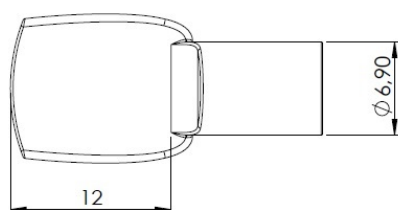

# PRODUCT SHEET

**Description:**

Shelf Support Plug "Spade", 23mm, Steel, Brass Plated

**Item number:**

22.02.015-2

Units	Box	Carton	HS Code	Barcode
Pcs.	500	3000	8302420090	 5704866077989

**SISO A/S**

Mileparken 11  
DK-2740 Skovlunde  
Denmark  
VAT: DK 24786013